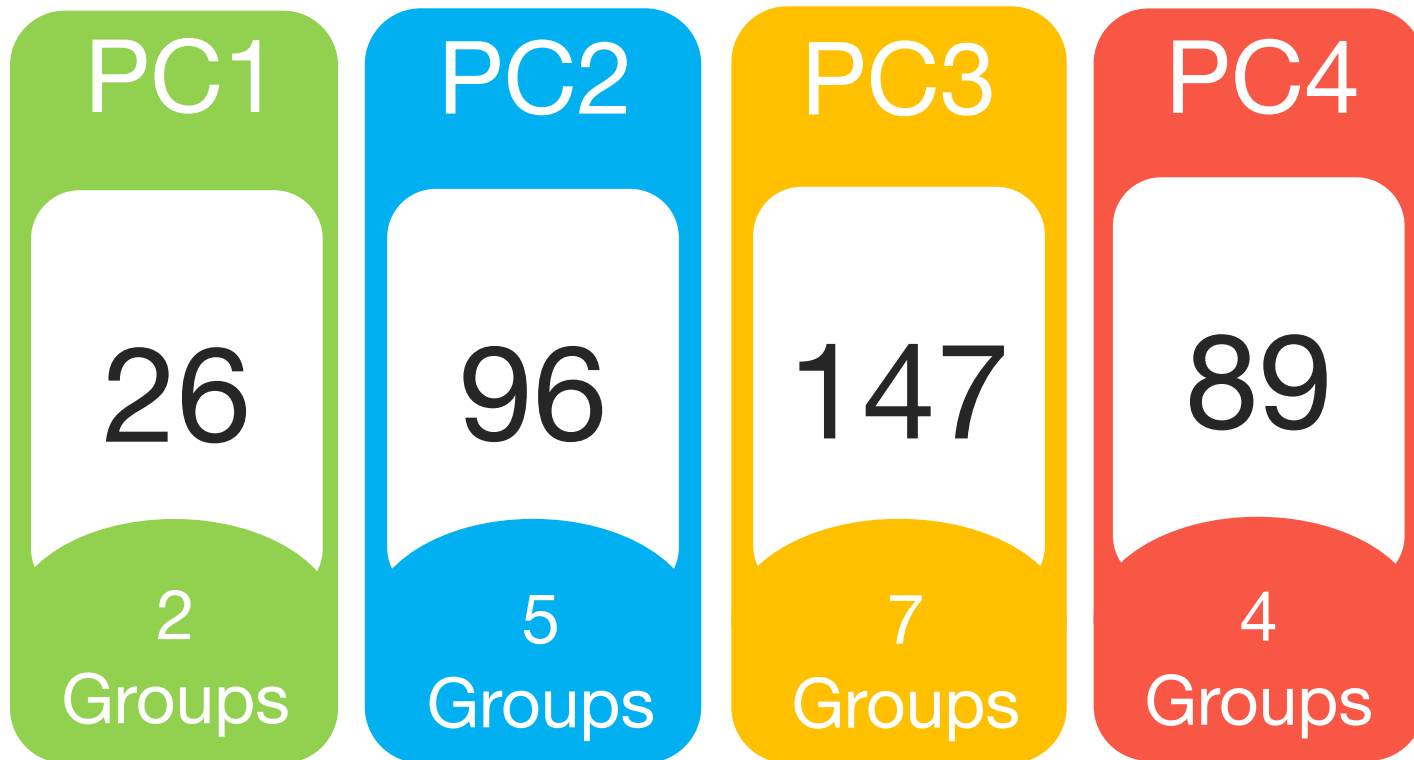

M2

Areas of algebra:

- Real numbers
- Operation of real numbers
- Equations and Functions

Students in Q3/2020

Total: 358

Diversity

Bhutanese
Burmese
Cambodian
Chinese
Filipino
Indian
Japanese
Korean
Laotian
Malaysian
Nepalese
Nigerian
Pakistani
Swedish
Taiwanese
Turkish