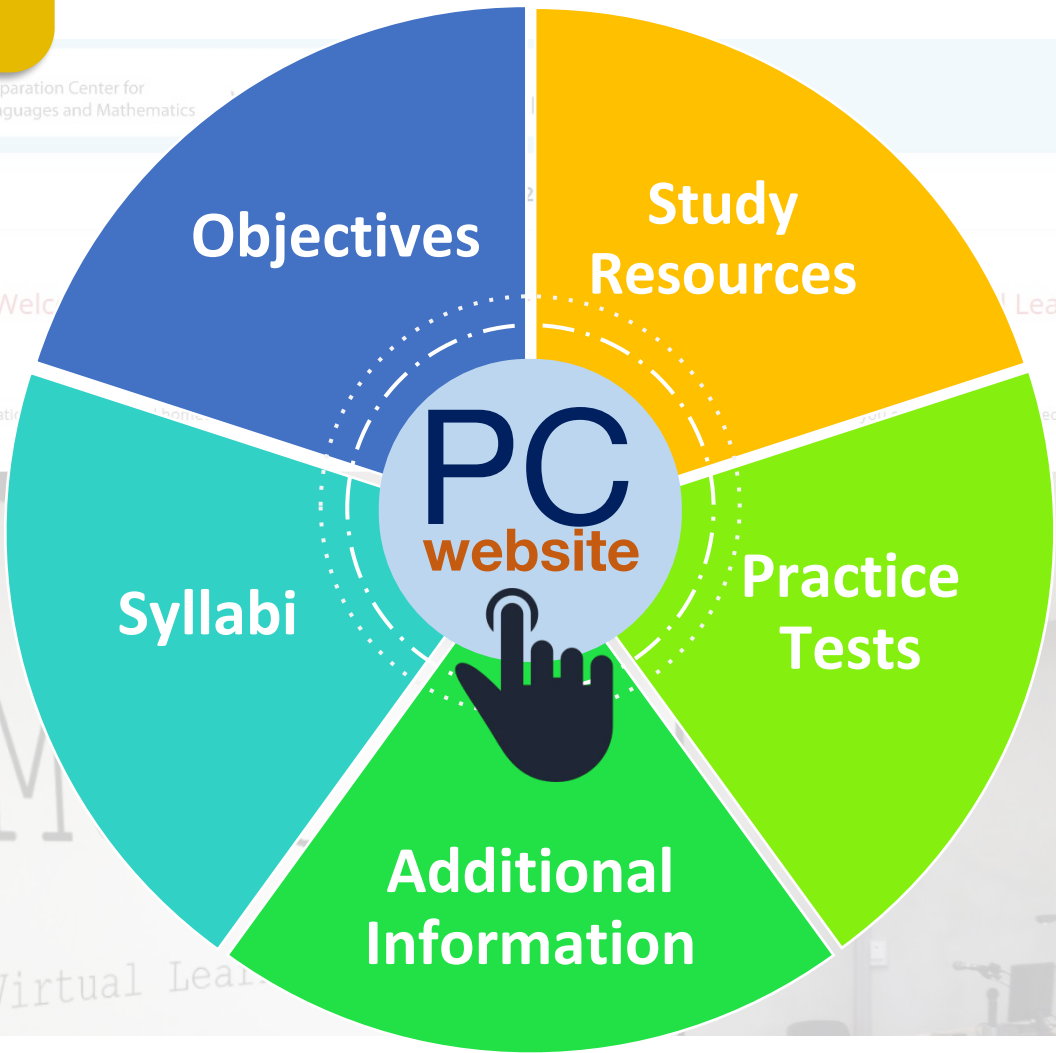

Student Website

<http://muicpc.io>

- NAVIGATION
  - HOME
  - MUIC PC MISSION STATEMENT & PROGRAM OBJECTIVES
  - ABOUT MUICPC
- GENERAL RESOURCES
  - GOOGLE TOOLS
  - NOTE-TAKING
  - SPEAKING
  - VOCABULARY
    - AWL
    - VOCABULARY ANALYZER
  - WRITING
  - GENERAL RESOURCES
- USEFUL LINKS
  - MUIC Website - Homepage
  - MUIC Website - PC page
  - MUIC Website - Library page
  - Opposing Viewpoints

Welc

Learning Environment

ect from you. There is also a page giving information ab

M

Virtual Learn