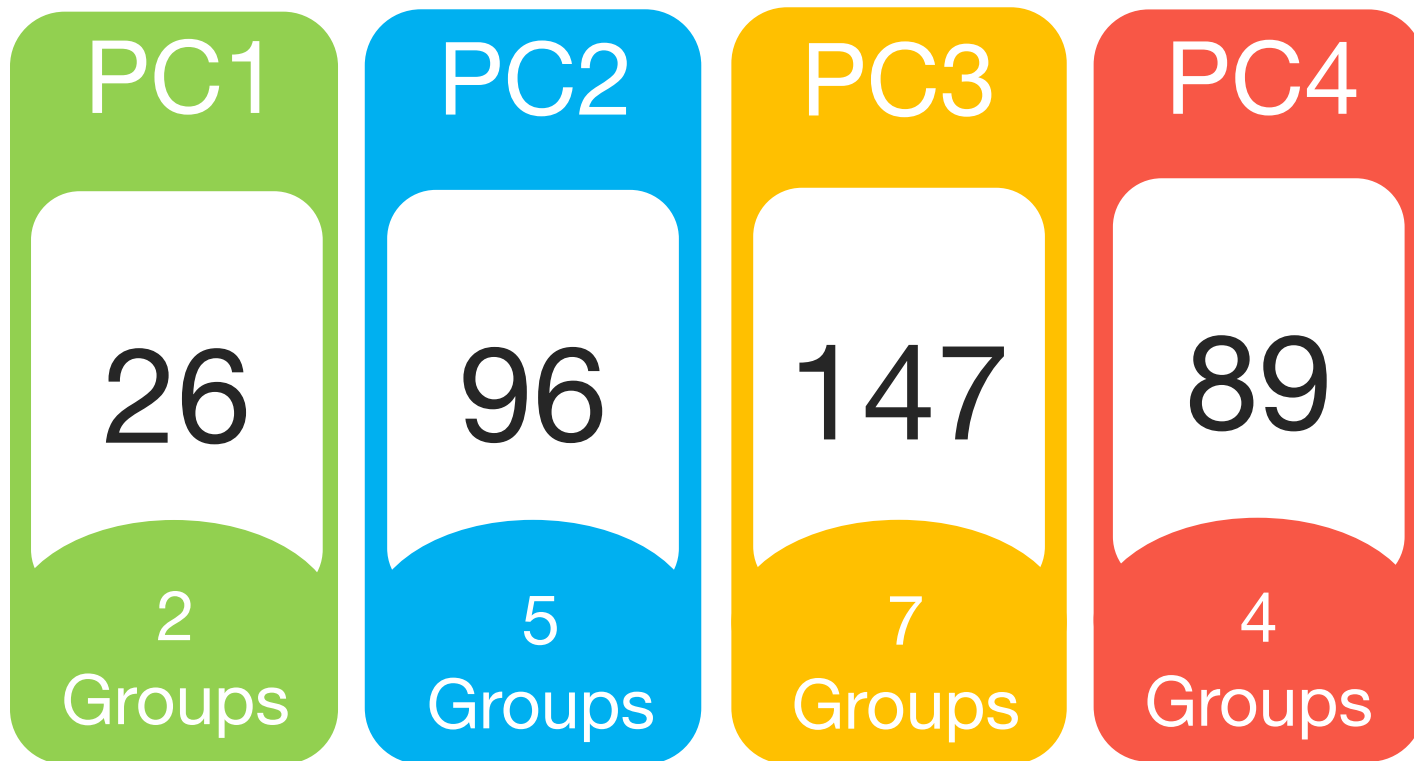

M2

Areas of algebra:
- Real numbers
- Operation of real numbers
- Equations and Functions

Students in Q3/2020

Total: 358

Diversity

Bhutanese
Burmese
Cambodian
Chinese
Filipino
Indian
Japanese
Korean
Laotian
Malaysian
Nepalese
Nigerian
Pakistani
Swedish
Taiwanese
Turkish