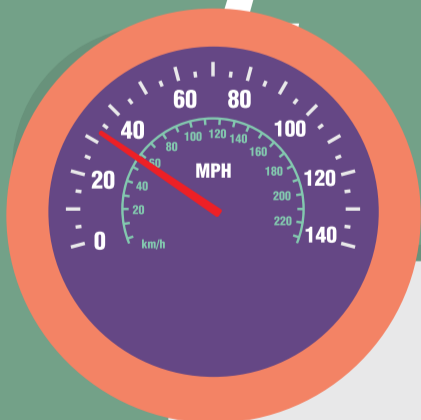

Verbal Warning

Wheel Clamp

200฿ Fine

NO Parking in
Forbidden Areas

**SPEED
LIMIT
40**

Do **NOT** Exceed **40** Km/H
While Driving on Campus